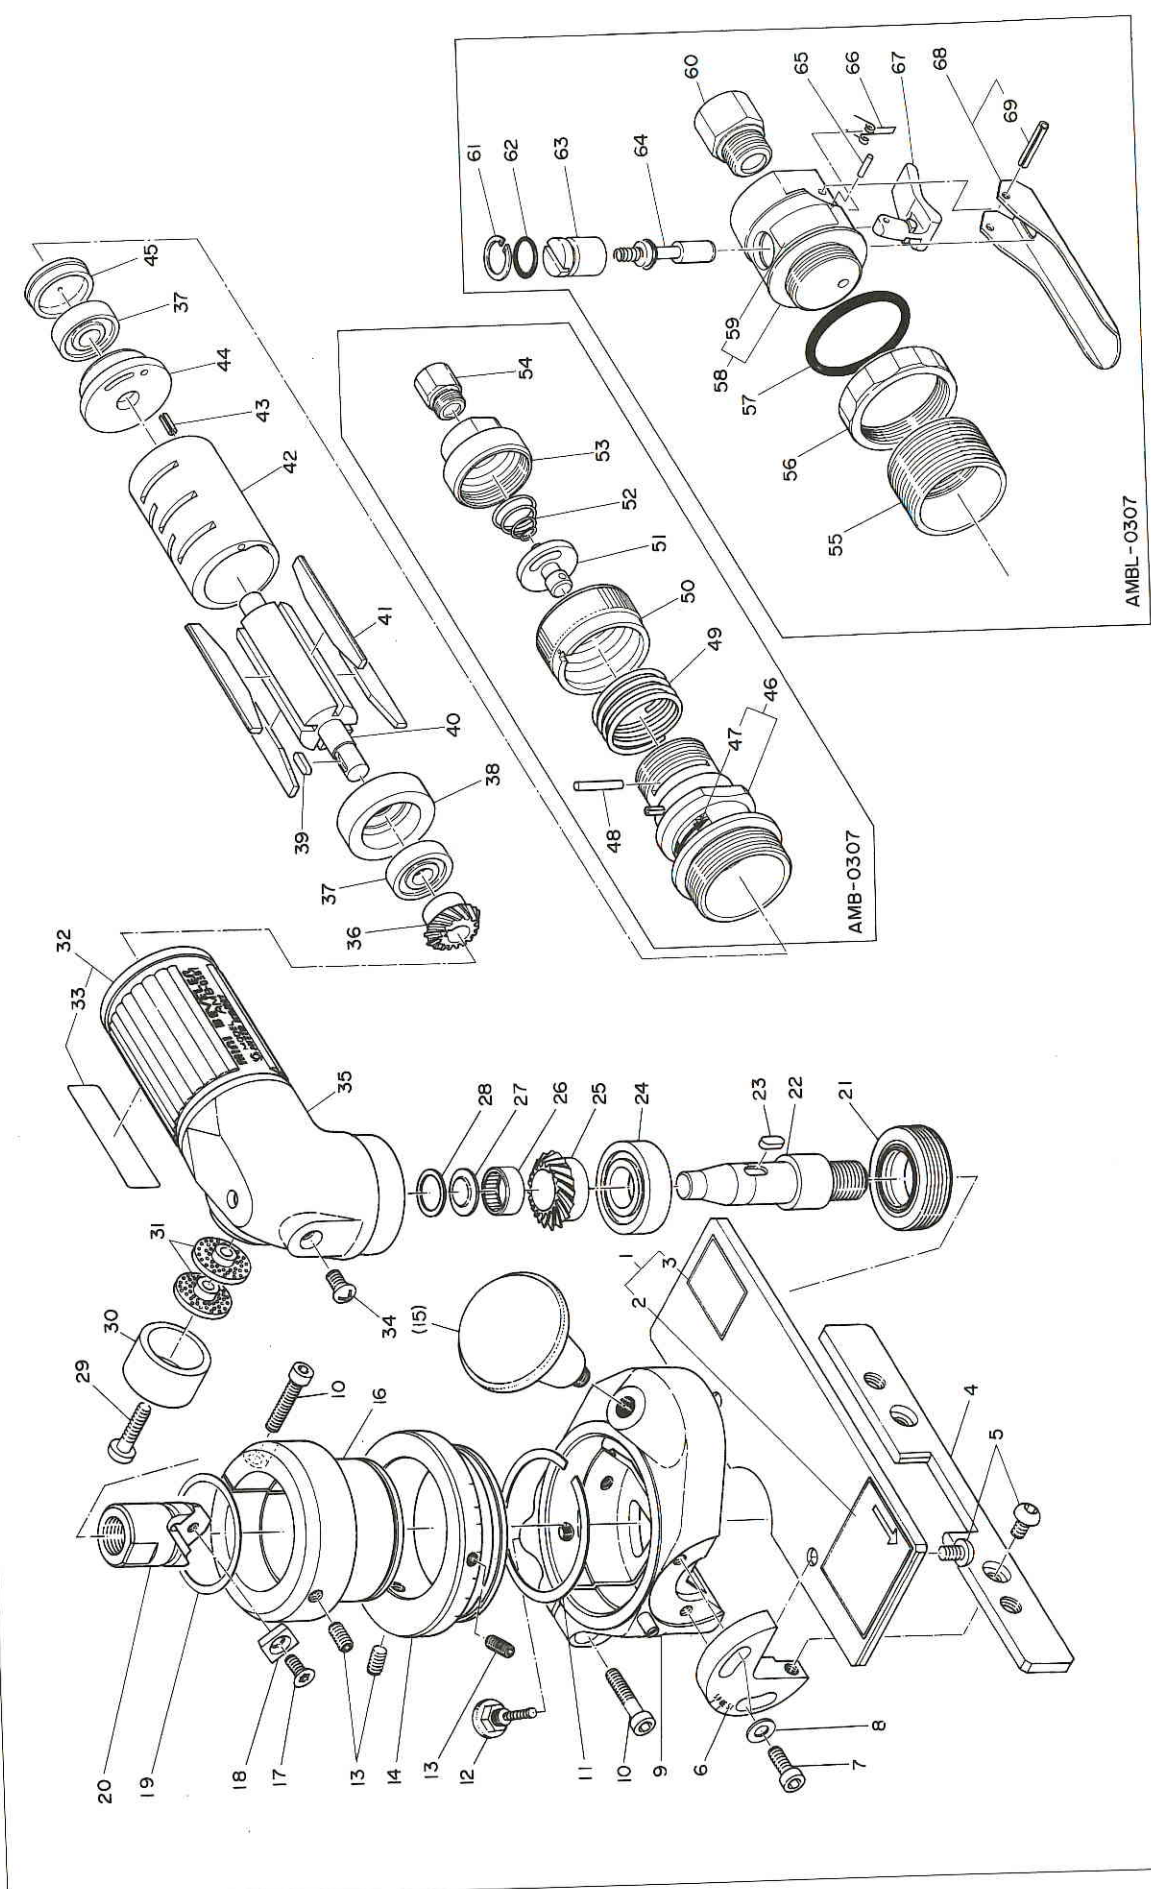

MINI BEVELER AMB-0307, AMBL-0307 ASSEMBLY

MINI BEVELER AMB-0307, AMBL-0307 PARTS LIST

The part numbers with () are included in the Assy parts written above them.

AMB-0307 PARTS LIST

No.	Part No.	Part Name	Q'ty	Price
1	TB01274	Plate A Assy	1 set	
2	(TP16975)	Label A (warning)	1	
3	(TQ01684)	Label B (beveling level)	1	
4	TQ00210	Plate B	1	
5	TQ00211	Hex. Socket Head Screw 5X8	4	
6	TP18065	Plate Guide	2	
7	TP02862	Hex. Socket Head Cap Screw 5X15	4	
8	TP02152	Plain Washer	4	
9	TA9A895	Head Sub Assy A	1 set	
10	TP08013	Hex. Socket Head Cap Screw 5X25	2	
11	TP18056	Concentric Snap Ring	1	
12	TA9A583	Stopper Assy	1 set	
13	TP04827	Hex. Socket Set Screw with Flat Point 6X10	3	
14	TP18055	Eccentric Ring	1	
16	TQ00142	Aux. Ring	1	
17	TQ01629	Indexable Insert Set Screw 4X7	1	
18	TQ01628	Indexable insert with Hole 12.7	1	
19	TQ00139	Spacer 38.5X43.8X0.05 (for adjustment)		
	TQ00140	Spacer 38.5X43.8X0.1 (for adjustment)		
	TQ00141	Spacer 38.5X43.8X0.2 (for adjustment)		
	TQ00298	Spacer 38.5X43.8X0.3 (for adjustment)		
20	TQ01630	Holder	1	
21	TA98634	Bearing Set Screw Assy	1 set	
22	TQ00954	Spindle	1	
23	TP00502	Sunk Key 4X4X9.5	1	
24	TP01609	Ball Bearing 6202ZZ	1	
25	TP14036	Gear	1	
26	TQ00955	Needle Roller Bearing TA1010Z	1	
27	TP10100	Bearing Cover	1	
28	TP10826	Packing	1	
29	LP08450	Pan Head Screw 5X25	1	
30	TP14041	Exhaust Cover	1	
31	TP14040	Silencer Plate	2	

AMBL-0307 PARTS LIST

No.	Part No.	Part Name	Q'ty	Price
32	TB02547	Grip Tube Assy	1 set	
33	(TQ03357)	Label Warning	1	
55	TP17446	Adapter	1	
56	TP17452	Lock Ring	1	
57	TP17445	O-Ring S-35.5	1	
58	TB02555	Valve Body Assy	1 set	
59	(TQ02207)	Label CE Mark	1	
60	TQ02349	Bushing M16XPT3/8	1	
61	TP03473	Retaining Ring C-14	1	
62	TP11992	O-Ring KS-9	1	
63	TP04394	Adjust Valve	1	
64	TA96334	Throttle Valve Assy	1 set	
65	TP09434	Spring Pin 2X12	1	
66	TP14340	Torsion Coil Spring	1	
67	TQ14339	Lock Lever	1	
68	TA96253	Throttle Lever Assy	1 set	
69	(TP01921)	Spring Pin 3X18	1	